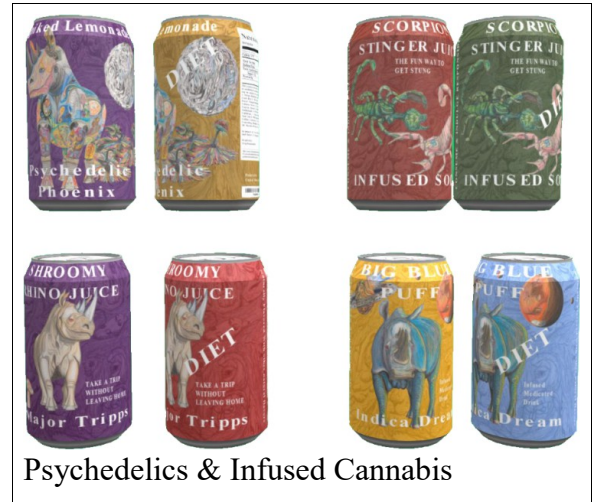

Crash of Rhinos, Novelty Drinks and Groupings

These drink labels are available as canned drinks in Second Life Only.

The Novelty Soda Book & Pack

The artwork is also available on products from RedBubble.com and Society6.com. The drinks are broken down into groupings as follows.

Psychedelics & Infused Cannabis

- Psychedelic Phoenix Spiked Lemonade, Psychedelics
- Shroomy Rhino Juice, Psychedelics
- Scorpion Stinger Juice, Psychedelics
- Big Blue Puff, Infused Indica

Alcoholic drinks

- Water Boy, Double White
- Boss Hog, Oatmeal Stout
- Koi Buddies, Draft larger
- General Tuff, Tripple IPA
- Dead World Wine, Really Dry Wine
- Tyrian Raptor, Purple Velvet Milk Stout

Energy & Protein Drinks

- Lava Rhino, Mechanical Rhino Juice
- Electric Wolf, Mechanical Rhino Juice
- Titian Lion, Mechanical Rhino Juice
- Bison & Horse, Protien Drink

Soda

- Crimson Pyramid Rams, Boneyard Soda.

Psychedelics & Infused Cannabis